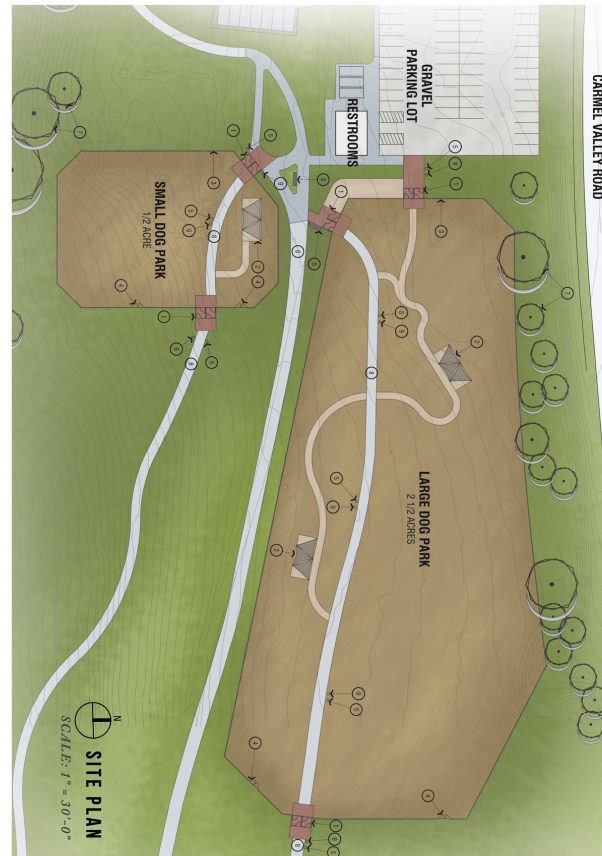

PROPOSED FEATURES

- Large dogs– 2 ½ acres
- Small dogs – ½ acre
- ADA accessible paths
- Shaded seating
- Water fountains for dogs and owners
- Restroom facilities
- Parking
- Trails

CONTACT INFO

Monterey Peninsula Regional
Park District
www.mprpd.org
info@mprpd.org

PLAN YOUR DOG PARK

PALO CORONA REGIONAL PARK
RANCHO CAÑADA UNIT

PLAN YOUR PARK

You are invited to share your thoughts about the transformation of the former golf course into a nature park. Features include a nature children's playground, an outdoor classroom with a wildlife viewing pier, multi-use paths, a dog park, and an amphitheater.

Virtual Public Meeting #1

When: Wednesday, June 30, 2021

Time: 6:30 pm - 8:00 pm

Where: Online; Zoom link below

Zoom link:

<https://tinyurl.com/2s2nz3aw>

Rancho Cañada Unit Open House

Come and enjoy the park and see what we have been up to! This event is free and interactive--fun for the whole family!

When: Saturday, July 17, 2021

Time: 10:00 am - 1:00 pm

Where: 4860 Carmel Valley Rd, Carmel-By-The-Sea, CA 93923

Other Public Outreach Events

Check for updates on our website:

<https://www.mprpd.org>

- FIELD STAKE LEGEND**
BLUE STAKES = VESTIBULE GATES
ORANGE STAKES = LARGE DOG PARK BOUNDARY
RED STAKES = SMALL DOG PARK BOUNDARY
- SITE PLAN KEYNOTES**
1. DOG PARK DOUBLE GATE VESTIBULE
2. SHADE STRUCTURE
3. DOG PARK FENCING, WOOD AND WIRE
4. MAINTENANCE GATES
5. RECYCLING AND TRASH
6. DOG PARK KIOSK FOR NOTICES AND SPECIAL EVENT POSTINGS
7. EXISTING TREES TO REMAIN
8. EXISTING TRAIL TO REMAIN
9. DRINKING FOUNTAINS
- SITE PLAN LEGEND**
NEW MULCH
NEW CONCRETE
NEW GRAVEL
NEW BRICK MEMORIAL
NEW DECOMPOSED GRANITE